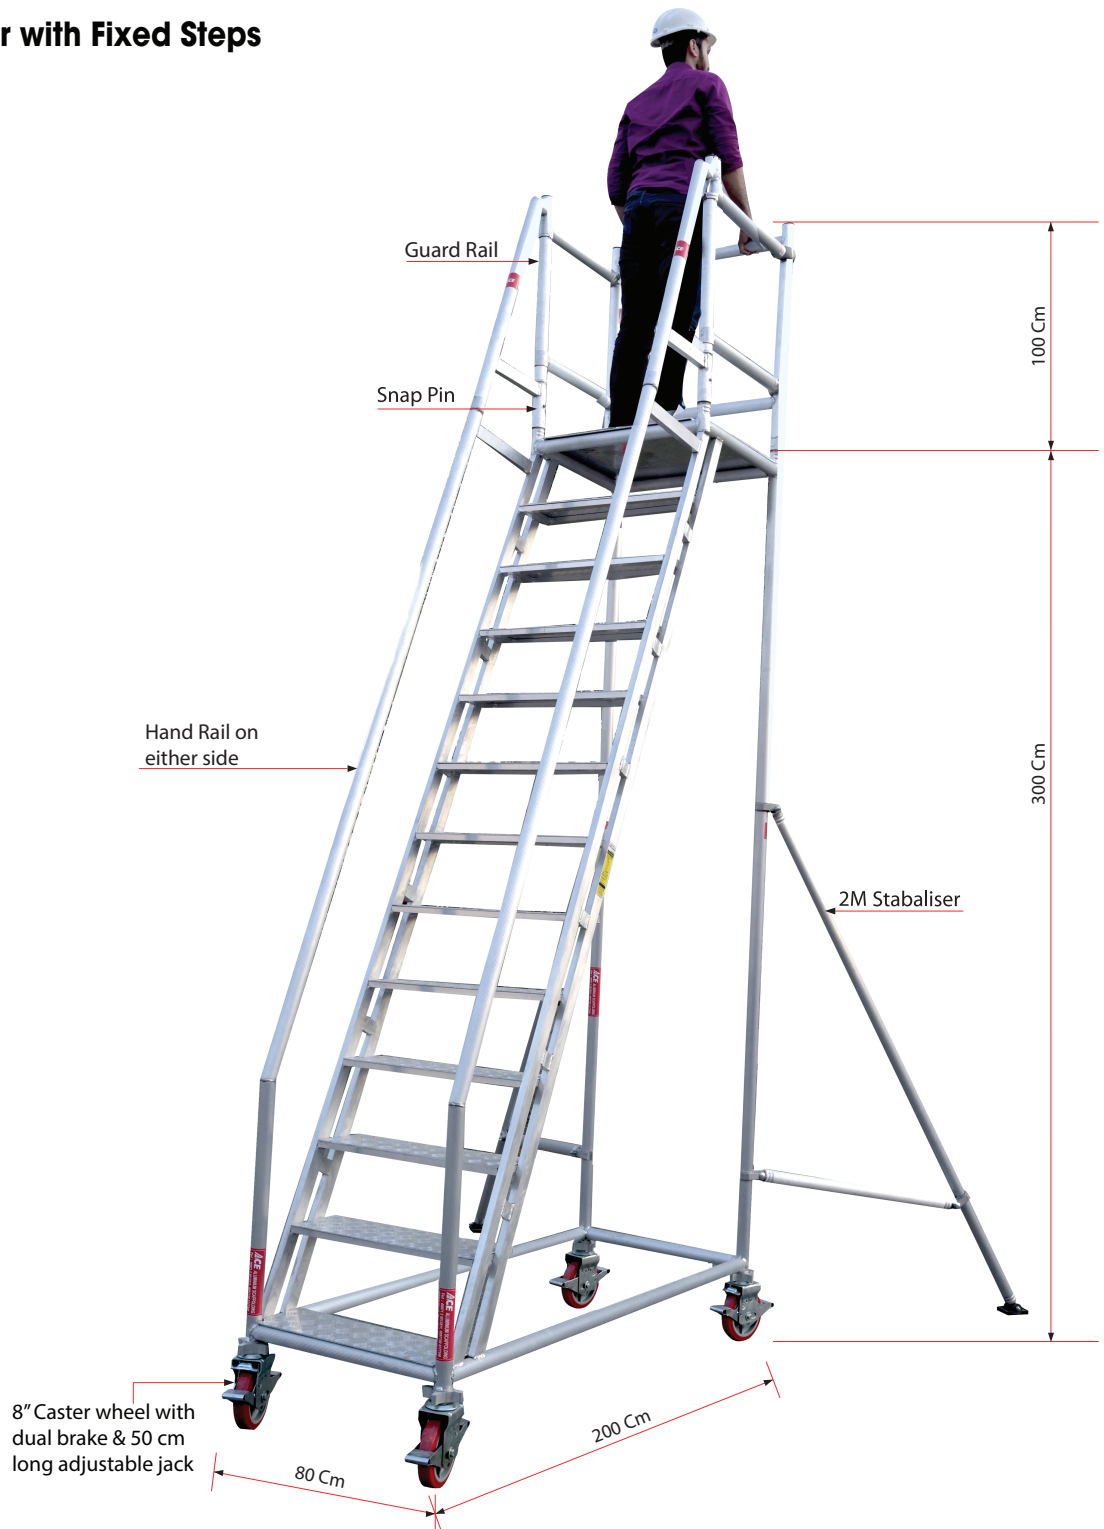

ACE Aluminium Warehouse Ladder

Highly Versatile with variable heights and ready to erect

Warehouse Ladder with Fixed Steps

SWL = 175kg

Tower Ref.	WL-200 x 80 / 4
Working Height	5 m
Tower Height	4 m
Platform Height	3 m
Width	0.8 m
Length	2 m