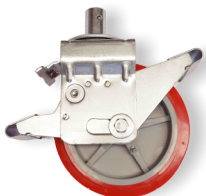

8" Caster Wheel with Dual Brake