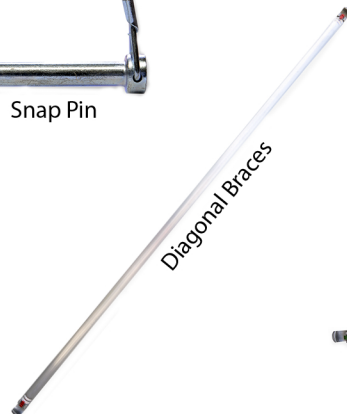

Our access equipment products are manufactured to BS EN.1004 Standard.

Description:

SN.	Description of goods	Qty	Weight (Kg)	CBM.
	ALUMINUM LADDER FRAME MOBILE SCAFFOLDING SINGLE WIDTH 9mtr TOWER HEIGHT AS PER BRITISH STANDARD W:0.80Mtr, L:1.80Mtr, Tower Ht:9.3Mtr, Platform Ht:8.3Mtr, Reach Ht:10.3Mtr	1 Set		
1.	Aluminum Single Width 4 Rung Ladder Frames 80Wx200cmH	4	29.2	0.48
2.	Aluminum Single Width 4 Rung Span Frames 80Wx200cmH	4	28	0.48
3.	Aluminium Single width 2 Rung span Frames 80W x 100H	2	13.2	0.44
4.	Anti Slip Working Platform Trapdoor 180x55cm	1	11.5	0.16
5.	Diagonal Braces 202cm long	16	28.8	0.128
6.	Horizontal Braces 180cm long	12	20.4	0.084
7.	Heavy duty Castor wheels with dual brakes (8"	4	21.2	0.04
8.	Adjustable jack 50 cm long	4	6	0.04
9.	Stabilizer 4.5m	4	25.2	0.72
10.	Wooden toe board	1	1	0.0008
11.	Snap pin	16	0.16	
	Total	68	184.66	2.752

ACE Aluminum Tower

Highly Versatile with variable heights and ready to erect

Single width with built in ladder

SWL = 175kg per platform / 550 kg per tower

Tower Ref.	SW-180 x 80/9
Working Height	10.3 m
Tower Height	9.3 m
Platform Height	8.3 m
Width	0.8 m
Length	1.8 m

Ladder Frame

Span Frame

Platform Door

Guard Rail

Horizontal Braces

Stabilizer

Adjustable Base Jack

Wooden Toe Board

Snap Pin

Diagonal Braces

8" Caster Wheel with Dual Brake