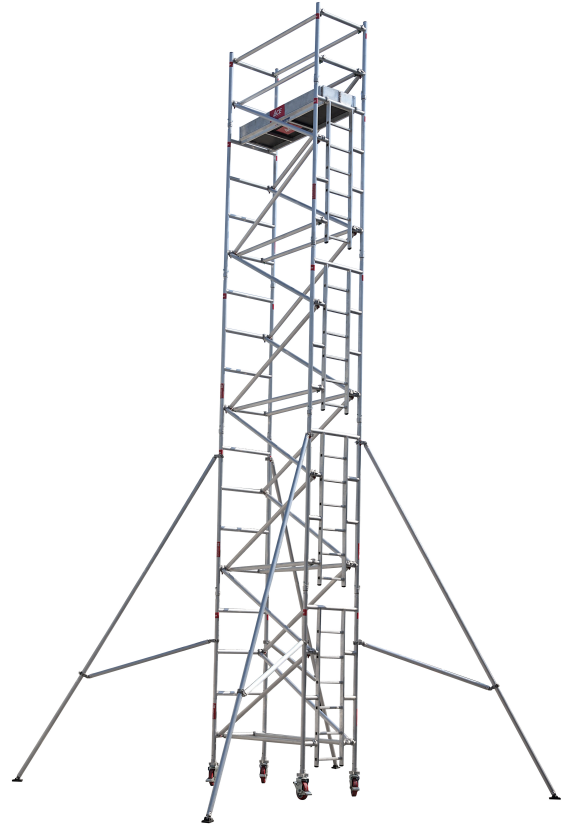

ALUMINIUM SCAFFOLDING - SINGLE WIDTH 9M TOWER HEIGHT

Features

- ACE's Single Width Scaffold Tower offer an excellent solution with its 80 Cm wide frames for narrow spaces.
- The Maximum working height for interior and exterior work is 10mtr.
- Safe working load is 175Kg per platform and the total weight including the tower is 550Kg.
- The platform is secured with wind anchor.
- The frames are connected with rigid spigot straight for easy assembling and dismantling along with locking pins to prevent accidental removal of frames.
- Frame Width Available 0.60, 0.80, 0.90 & 1.00 meter
- Main Frame Heights available 1.5, 2.0 meter.
- Frame Length available 1.5, 1.8, 2.00 & 2.5 meter.

Our access equipment products are manufactured to BS EN.1004 Standard.

Description:

SN.	Description of goods	Qty	Weight (Kg)	CBM.
	ALUMINUM LADDER FRAME MOBILE SCAFFOLDING SINGLE WIDTH 9mtr TOWER HEIGHT AS PER BRITISH STANDARD W:0.80Mtr, L:1.80Mtr, Tower Ht:9.3Mtr, Platform Ht:8.3Mtr, Reach Ht:10.3Mtr	1 Set		
1.	Aluminum Single Width 4 Rung Ladder Frames 80Wx200cmH	4	29.2	0.48
2.	Aluminum Single Width 4 Rung Span Frames 80Wx200cmH	4	28	0.48
3.	Aluminium Single width 2 Rung span Frames 80W x 100H	2	13.2	0.44
4.	Anti Slip Working Platform Trapdoor 180x55cm	1	11.5	0.16
5.	Diagonal Braces 202cm long	16	28.8	0.128
6.	Horizontal Braces 180cm long	12	20.4	0.084
7.	Heavy duty Castor wheels with dual brakes (8"	4	21.2	0.04
8.	Adjustable jack 50 cm long	4	6	0.04
9.	Stabilizer 4.5m	4	25.2	0.72
10.	Wooden toe board	1	1	0.0008
11.	Snap pin	16	0.16	
	Total	68	184.66	2.752

ACE Aluminum Tower

Highly Versatile with variable heights and ready to erect

Single width with built in ladder

SWL = 175kg per platform / 550 kg per tower

Tower Ref.	SW-180 x 80/9
Working Height	10.3 m
Tower Height	9.3 m
Platform Height	8.3 m
Width	0.8 m
Length	1.8 m

Snap Pin

Diagonal Braces

8" Caster Wheel with Dual Brake