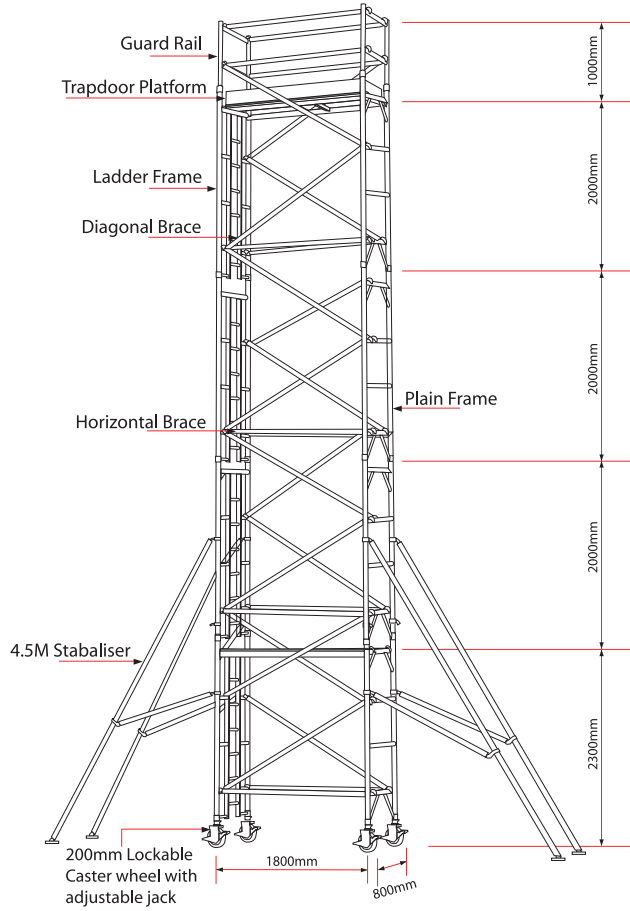

ALUMINIUM SCAFFOLDING - SINGLE WIDTH 9M TOWER HEIGHT

Features

- ACE's Single Width Scaffold Tower offer an excellent solution with its 80 Cm wide frames for narrow spaces.
- The Maximum working height for interior and exterior work is 10mtr.
- Safe working load is 175Kg per platform and the total weight including the tower is 550Kg.
- The platform is secured with wind anchor.
- The frames are connected with rigid spigot straight for easy assembling and dismantling along with locking pins to prevent accidental removal of frames.
- Frame Width Available 0.60, 0.80, 0.90 & 1.00 meter
- Main Frame Heights available 1.5, 2.0 meter.
- Frame Length available 1.5, 1.8, 2.00 & 2.5 meter.

Our access equipment products are manufactured to BS EN.1004 Standard.

Description:

SN.	Description of goods	Qty	Weight (Kg)	CBM.
	ALUMINUM LADDER FRAME MOBILE SCAFFOLDING SINGLE WIDTH 9mtr TOWER HEIGHT AS PER BRITISH STANDARD W:0.80Mtr, L:1.80Mtr, Tower Ht:9.3Mtr, Platform Ht:8.3Mtr, Reach Ht:10.3Mtr	1 Set		
1.	Aluminum Single Width 4 Rung Ladder Frames 80Wx200cmH	4	29.2	0.48
2.	Aluminum Single Width 4 Rung Span Frames 80Wx200cmH	4	28	0.48
3.	Aluminium Single width 2 Rung span Frames 80W x 100H	2	13.2	0.44
4.	Anti Slip Working Platform Trapdoor 180x55cm	1	11.5	0.16
5.	Diagonal Braces 202cm long	16	28.8	0.128
6.	Horizontal Braces 180cm long	12	20.4	0.084
7.	Heavy duty Castor wheels with dual brakes (8"	4	21.2	0.04
8.	Adjustable jack 50 cm long	4	6	0.04
9.	Stabilizer 4.5m	4	25.2	0.72
10.	Wooden toe board	1	1	0.0008
11.	Snap pin	16	0.16	
	Total	68	184.66	2.752

ACE Aluminum Tower

Highly Versatile with variable heights and ready to erect

Single width with built in ladder

SWL = 175kg per platform / 550 kg per tower

Tower Ref.	SW-180 x 80/9
Working Height	10.3 m
Tower Height	9.3 m
Platform Height	8.3 m
Width	0.8 m
Length	1.8 m

Ladder Frame

Span Frame

Platform Door

Guard Rail

Horizontal Braces

Stabilizer

Adjustable Base Jack

Wooden Toe Board