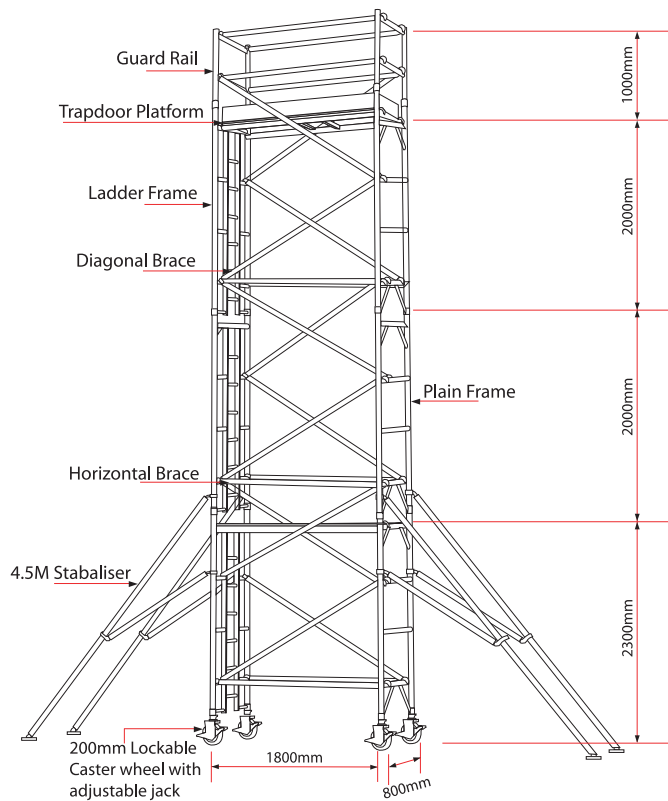

ALUMINIUM SCAFFOLDING - SINGLE WIDTH 7M TOWER HEIGHT

Features

- ACE's Single Width Scaffold Tower offer an excellent solution with its 80 Cm wide frames for narrow spaces.
- The Maximum working height for interior and exterior work is 10mtr.
- Safe working load is 175Kg per platform and the total weight including the tower is 550Kg.
- The platform is secured with wind anchor.
- The frames are connected with rigid spigot straight for easy assembling and dismantling along with locking pins to prevent accidental removal of frames.
- Frame Width Available 0.60, 0.80, 0.90 & 1.00 meter
- Main Frame Heights available 1.5, 2.0 meter.
- Frame Length available 1.5, 1.8, 2.00 & 2.5 meter.

Our access equipment products are manufactured to BS EN.1004 Standard.

Description:

SN.	Description of goods	Qty	Weight (Kg)	CBM
	ALUMINUM LADDER FRAME MOBILE SCAFFOLDING SINGLE WIDTH 7mtr TOWER HEIGHT AS PER BRITISH STANDARD W:0.80Mtr, L:1.80Mtr, Tower Ht:7.3Mtr, Platform Ht:6.3Mtr, Reach Ht:8.3Mtr	1 Set		
1.	Aluminum Single Width 4 Rung Ladder Frames 80Wx200cmH	3	21.9	0.36
2.	Aluminum Single Width 4 Rung Span Frames 80Wx200cmH	3	21	0.36
3.	Aluminium Single width 2 Rung span Frames 80W x 100H	2	13.2	0.44
4.	Anti Slip Working Platform Trapdoor 180x55cm	1	11.5	0.16
5.	Diagonal Braces 202cm long	12	21.6	0.096
6.	Horizontal Braces 180cm long	10	17	0.07
7.	Heavy duty Castor wheels with dual brakes (8")	4	21.2	0.04
8.	Adjustable jack 50 cm long	4	6	0.04
9.	Stabilizer 3m	4	19	0.48
10.	Wooden toe board	1	1	0.0008
11.	Snap pin	12	1.44	
	Total	56	154.84	2.045

ACE Aluminum Tower

Highly Versatile with variable heights and ready to erect

Single width with built in ladder

SWL = 175kg per platform / 550 kg per tower

Tower Ref.	SW-180 x 80/7
Working Height	8.3 m
Tower Height	7.3 m
Platform Height	6.3 m
Width	0.8 m
Length	1.8 m

Ladder Frame

Span Frame

Platform Door

Guard Rail

Horizontal Braces

Stabilizer

Adjustable Base Jack

Wooden Toe Board