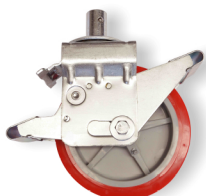

8" Caster Wheel with Dual Brake