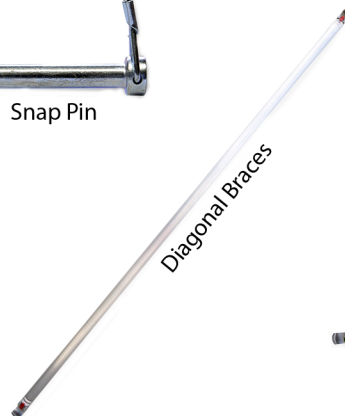

ALUMINIUM SCAFFOLDING - SINGLE WIDTH 7M TOWER HEIGHT

Features

- ACE's Single Width Scaffold Tower offer an excellent solution with its 80 Cm wide frames for narrow spaces.
- The Maximum working height for interior and exterior work is 10mtr.
- Safe working load is 175Kg per platform and the total weight including the tower is 550Kg.
- The platform is secured with wind anchor.
- The frames are connected with rigid spigot straight for easy assembling and dismantling along with locking pins to prevent accidental removal of frames.
- Frame Width Available 0.60, 0.80, 0.90 & 1.00 meter
- Main Frame Heights available 1.5, 2.0 meter.
- Frame Length available 1.5, 1.8, 2.00 & 2.5 meter.

Our access equipment products are manufactured to BS EN.1004 Standard.

Description:

SN.	Description of goods	Qty	Weight (Kg)	CBM
	ALUMINUM LADDER FRAME MOBILE SCAFFOLDING SINGLE WIDTH 7mtr TOWER HEIGHT AS PER BRITISH STANDARD W:0.80Mtr, L:1.80Mtr, Tower Ht:7.3Mtr, Platform Ht:6.3Mtr, Reach Ht:8.3Mtr	1 Set		
1.	Aluminum Single Width 4 Rung Ladder Frames 80Wx200cmH	3	21.9	0.36
2.	Aluminum Single Width 4 Rung Span Frames 80Wx200cmH	3	21	0.36
3.	Aluminium Single width 2 Rung span Frames 80W x 100H	2	13.2	0.44
4.	Anti Slip Working Platform Trapdoor 180x55cm	1	11.5	0.16
5.	Diagonal Braces 202cm long	12	21.6	0.096
6.	Horizontal Braces 180cm long	10	17	0.07
7.	Heavy duty Castor wheels with dual brakes (8")	4	21.2	0.04
8.	Adjustable jack 50 cm long	4	6	0.04
9.	Stabilizer 3m	4	19	0.48
10.	Wooden toe board	1	1	0.0008
11.	Snap pin	12	1.44	
	Total	56	154.84	2.045

Ladder Frame

Span Frame

Platform Door

Guard Rail

Horizontal Braces

Stabilizer

Adjustable Base Jack

Wooden Toe Board

Snap Pin

Diagonal Braces

8" Caster Wheel with Dual Brake