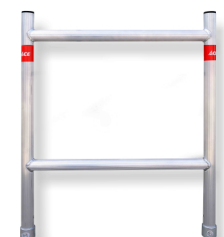

ALUMINIUM SCAFFOLDING - SINGLE WIDTH 7M TOWER HEIGHT

Features

- ACE's Single Width Scaffold Tower offer an excellent solution with its 80 Cm wide frames for narrow spaces.
- The Maximum working height for interior and exterior work is 10mtr.
- Safe working load is 175Kg per platform and the total weight including the tower is 550Kg.
- The platform is secured with wind anchor.
- The frames are connected with rigid spigot straight for easy assembling and dismantling along with locking pins to prevent accidental removal of frames.
- Frame Width Available 0.60, 0.80, 0.90 & 1.00 meter
- Main Frame Heights available 1.5, 2.0 meter.
- Frame Length available 1.5, 1.8, 2.00 & 2.5 meter.

Our access equipment products are manufactured to BS EN.1004 Standard.

Description:

SN.	Description of goods	Qty	Weight (Kg)	CBM
	ALUMINUM LADDER FRAME MOBILE SCAFFOLDING SINGLE WIDTH 7mtr TOWER HEIGHT AS PER BRITISH STANDARD W:0.80Mtr, L:1.80Mtr, Tower Ht:7.3Mtr, Platform Ht:6.3Mtr, Reach Ht:8.3Mtr	1 Set		
1.	Aluminum Single Width 4 Rung Ladder Frames 80Wx200cmH	3	21.9	0.36
2.	Aluminum Single Width 4 Rung Span Frames 80Wx200cmH	3	21	0.36
3.	Aluminium Single width 2 Rung span Frames 80W x 100H	2	13.2	0.44
4.	Anti Slip Working Platform Trapdoor 180x55cm	1	11.5	0.16
5.	Diagonal Braces 202cm long	12	21.6	0.096
6.	Horizontal Braces 180cm long	10	17	0.07
7.	Heavy duty Castor wheels with dual brakes (8")	4	21.2	0.04
8.	Adjustable jack 50 cm long	4	6	0.04
9.	Stabilizer 3m	4	19	0.48
10.	Wooden toe board	1	1	0.0008
11.	Snap pin	12	1.44	
	Total	56	154.84	2.045

ACE Aluminum Tower

Highly Versatile with variable heights and ready to erect

Single width with built in ladder

SWL = 175kg per platform / 550 kg per tower

Tower Ref.	SW-180 x 80/7
Working Height	8.3 m
Tower Height	7.3 m
Platform Height	6.3 m
Width	0.8 m
Length	1.8 m

Ladder Frame

Span Frame

Platform Door

Guard Rail

Horizontal Braces

Stabilizer

Adjustable Base Jack

Wooden Toe Board