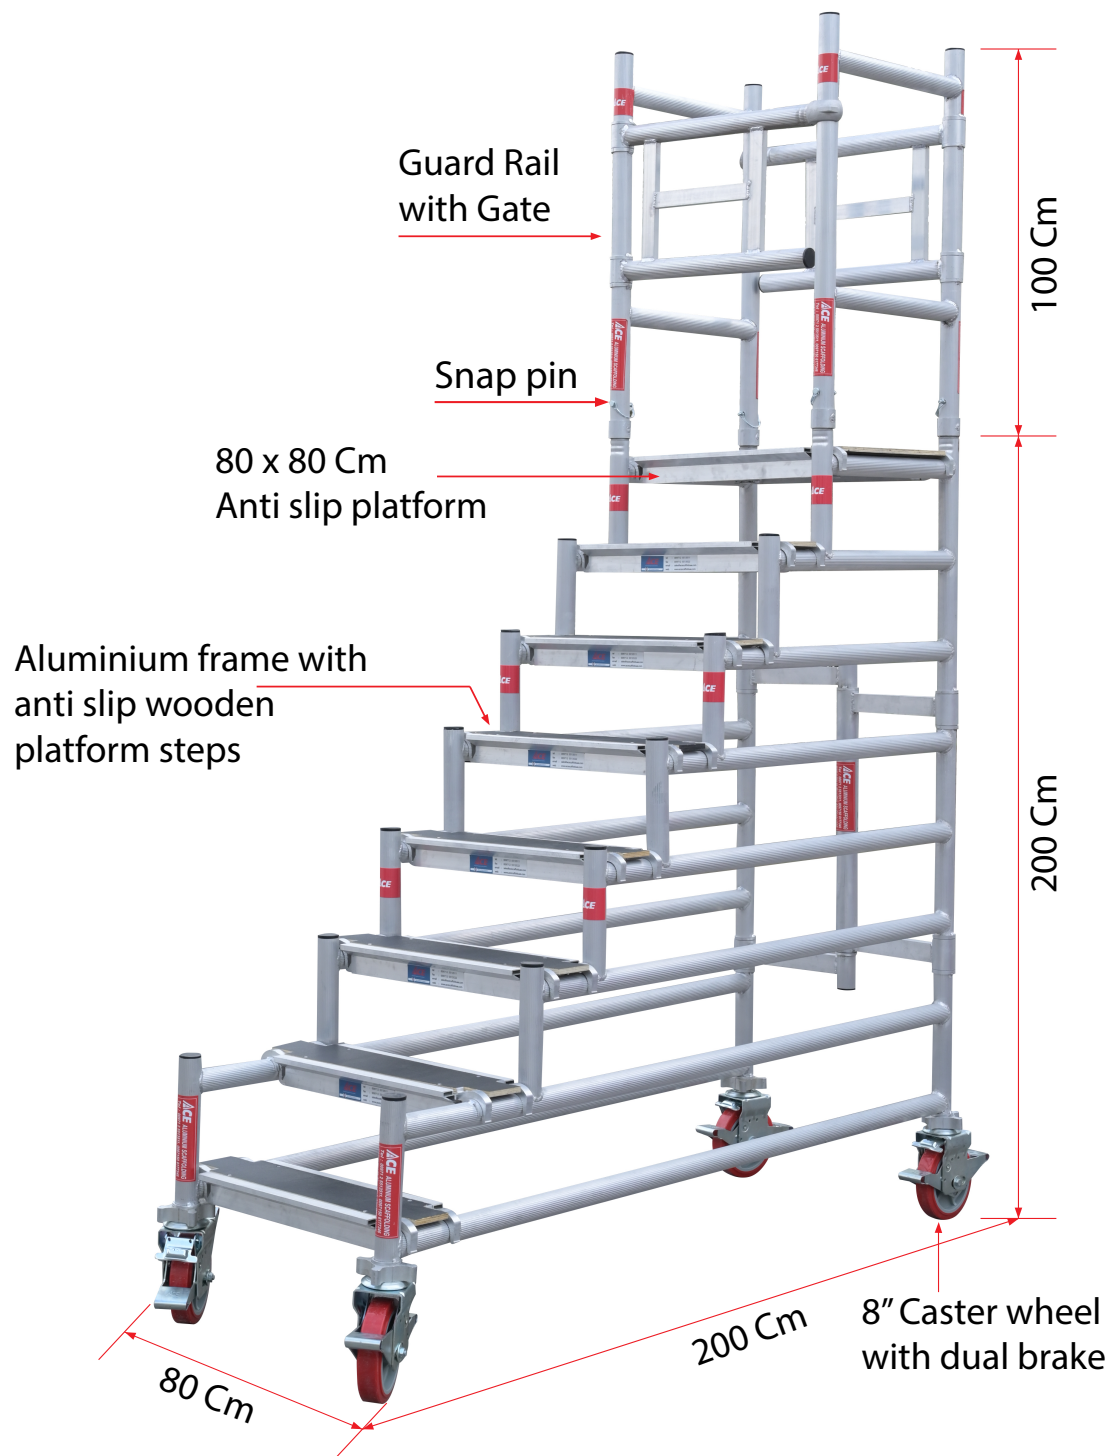

ACE Folding Podium Step Tower

Highly Versatile with variable heights and ready to erect

SWL = 175 kg

Tower Ref.	FPST- 200 x 80/2
Working Height	4 m
Tower Height	3 m
Platform Height	2 m
Width	0.8 m
Length	2 m
Steps	7