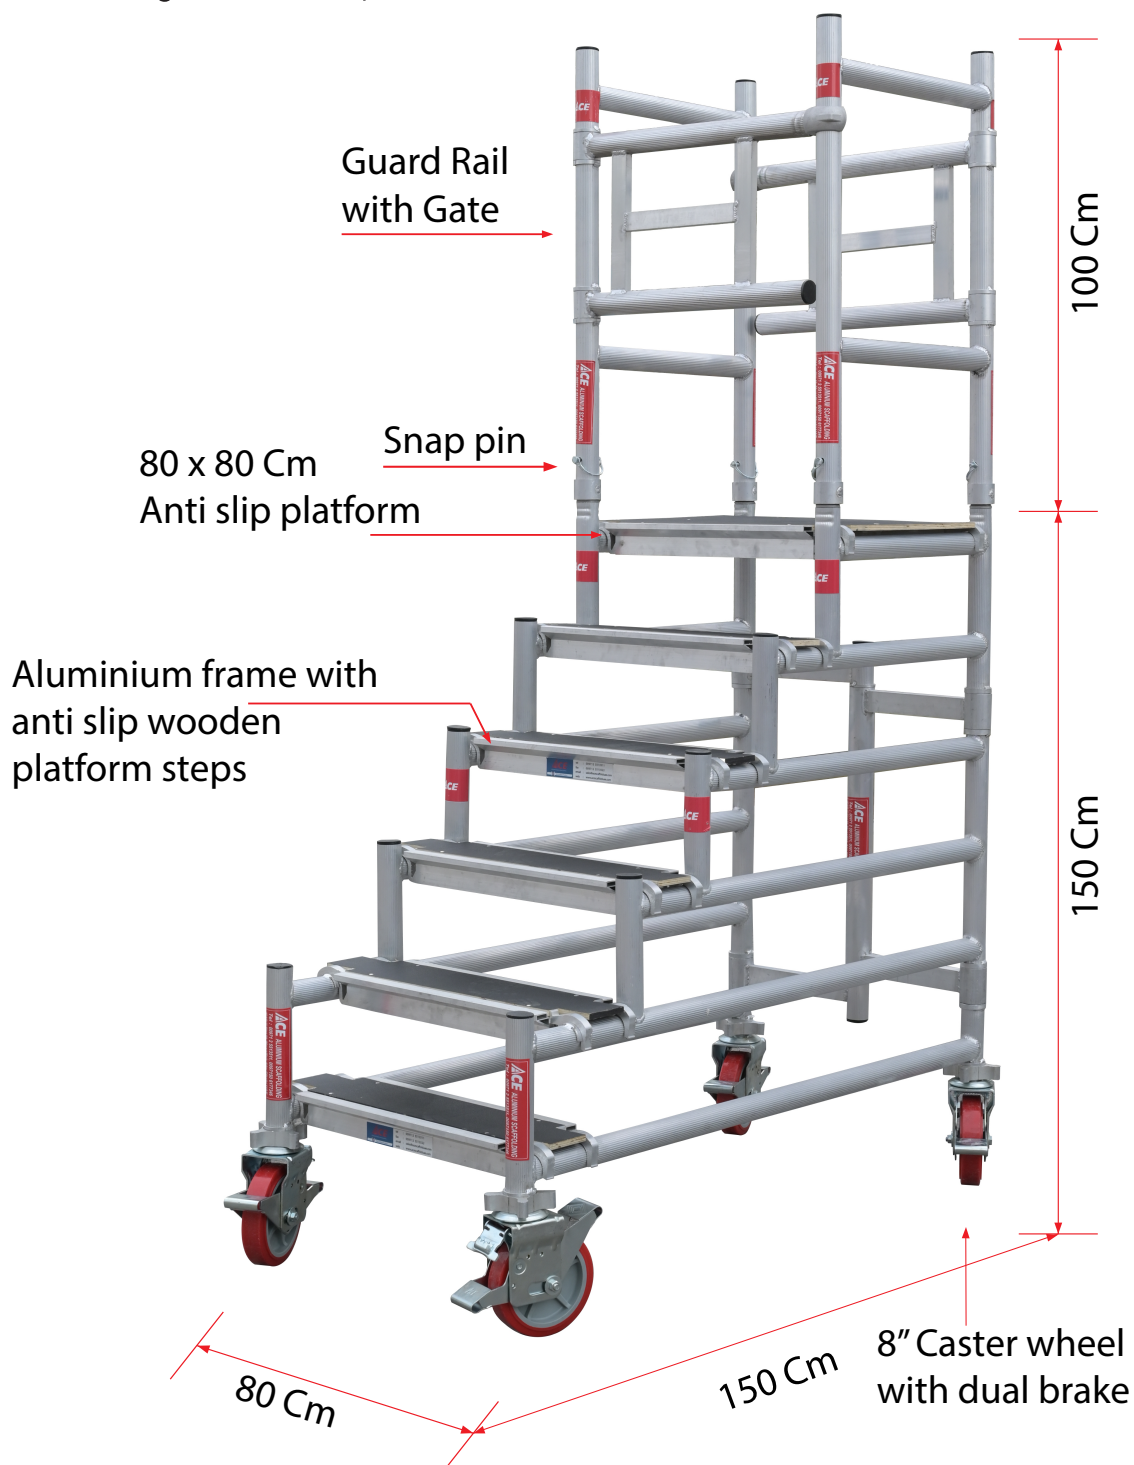

ACE Folding Podium Step Tower

Highly Versatile with variable heights and ready to erect

SWL = 175 kg

Tower Ref.	FPST- 150 x 80/1.5
Working Height	3.5 m
Tower Height	2.5 m
Platform Height	1.5 m
Width	0.8 m
Length	1.5 m
Steps	5