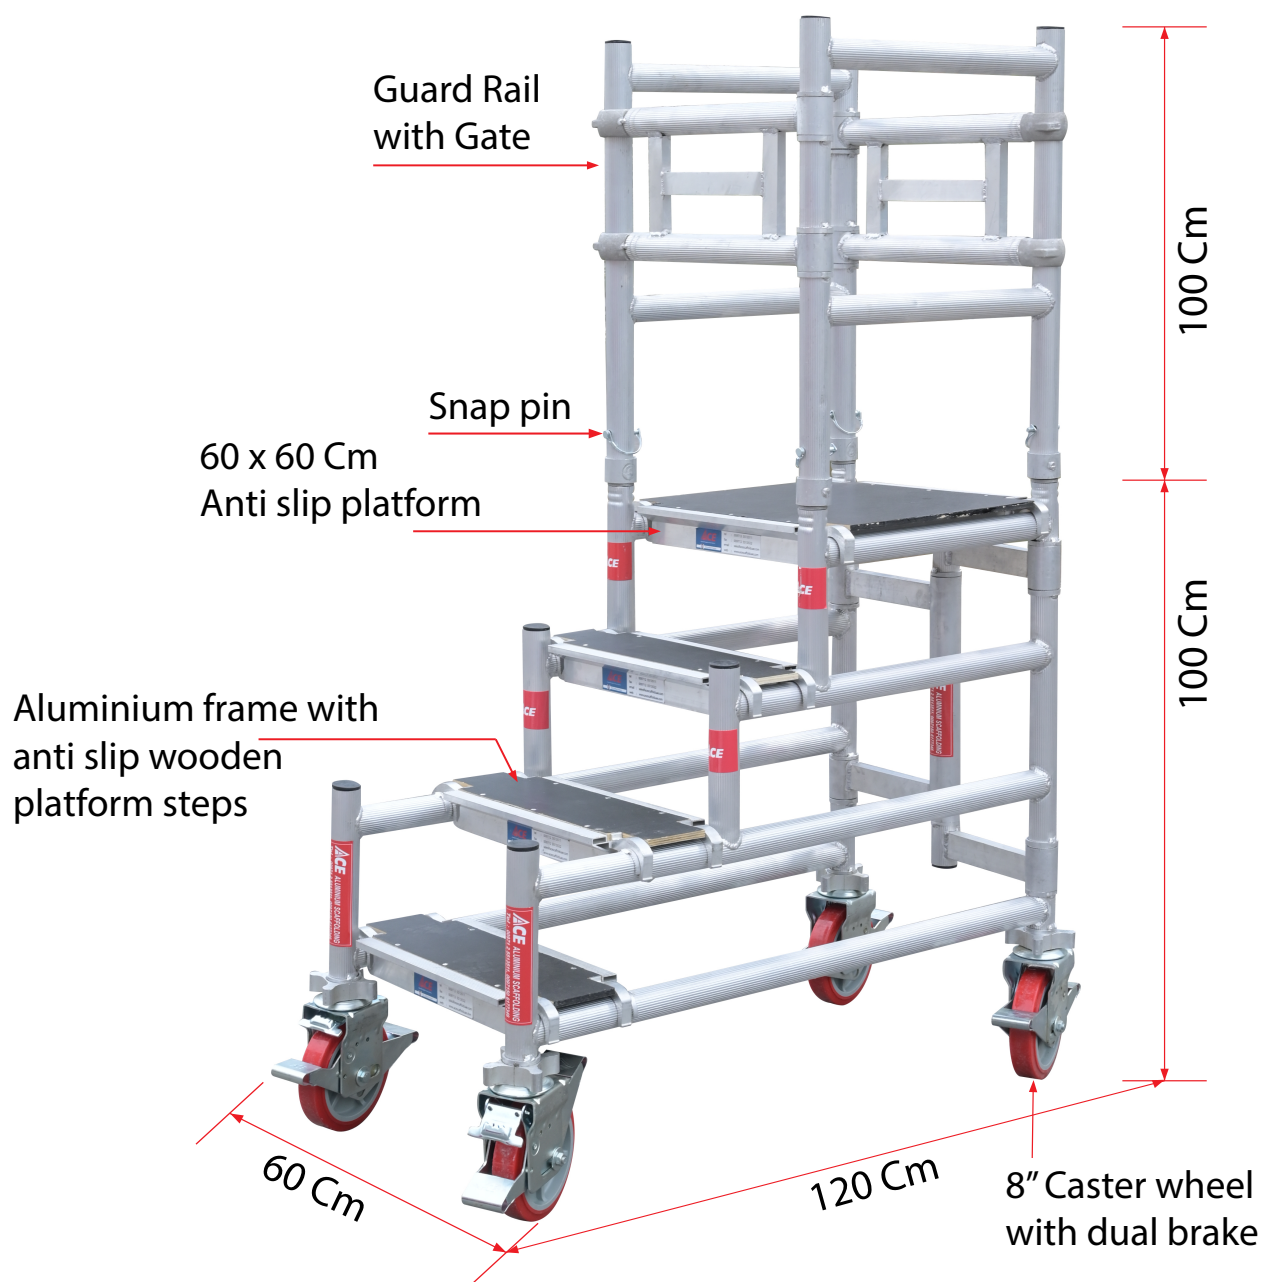

ACE Folding Podium Step Tower

Highly Versatile with variable heights and ready to erect

SWL = 175 kg

Tower Ref.	FPST- 120 x 60/1
Working Height	3 m
Tower Height	2 m
Platform Height	1 m
Width	0.6 m
Length	1.2 m
Steps	3