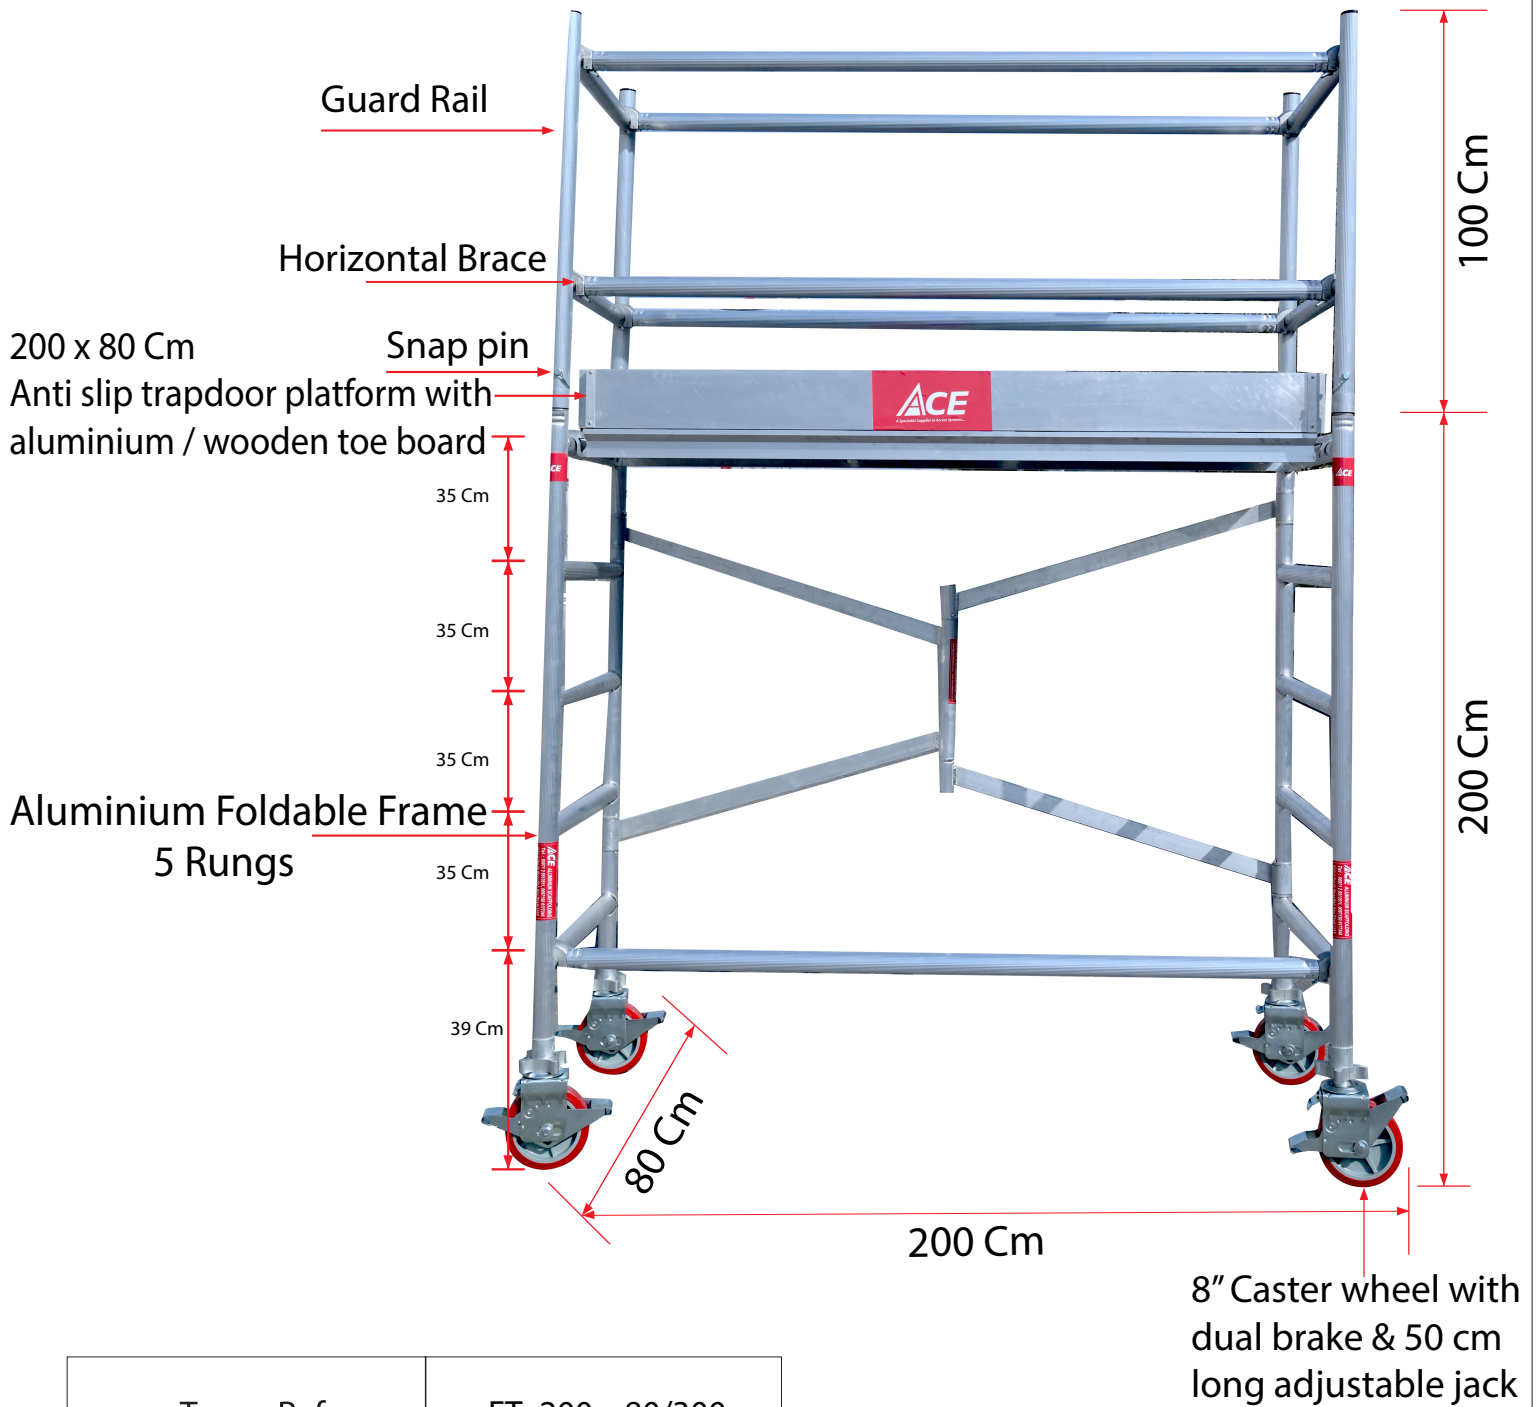

ACE Aluminium Folding Tower

Highly Versatile with variable heights and ready to erect

SWL = 180 kg

Tower Ref.	FT- 200 x 80/300
Working Height	4 m
Tower Height	3 m
Platform Height	2 m
Width	0.8 m
Length	2 m