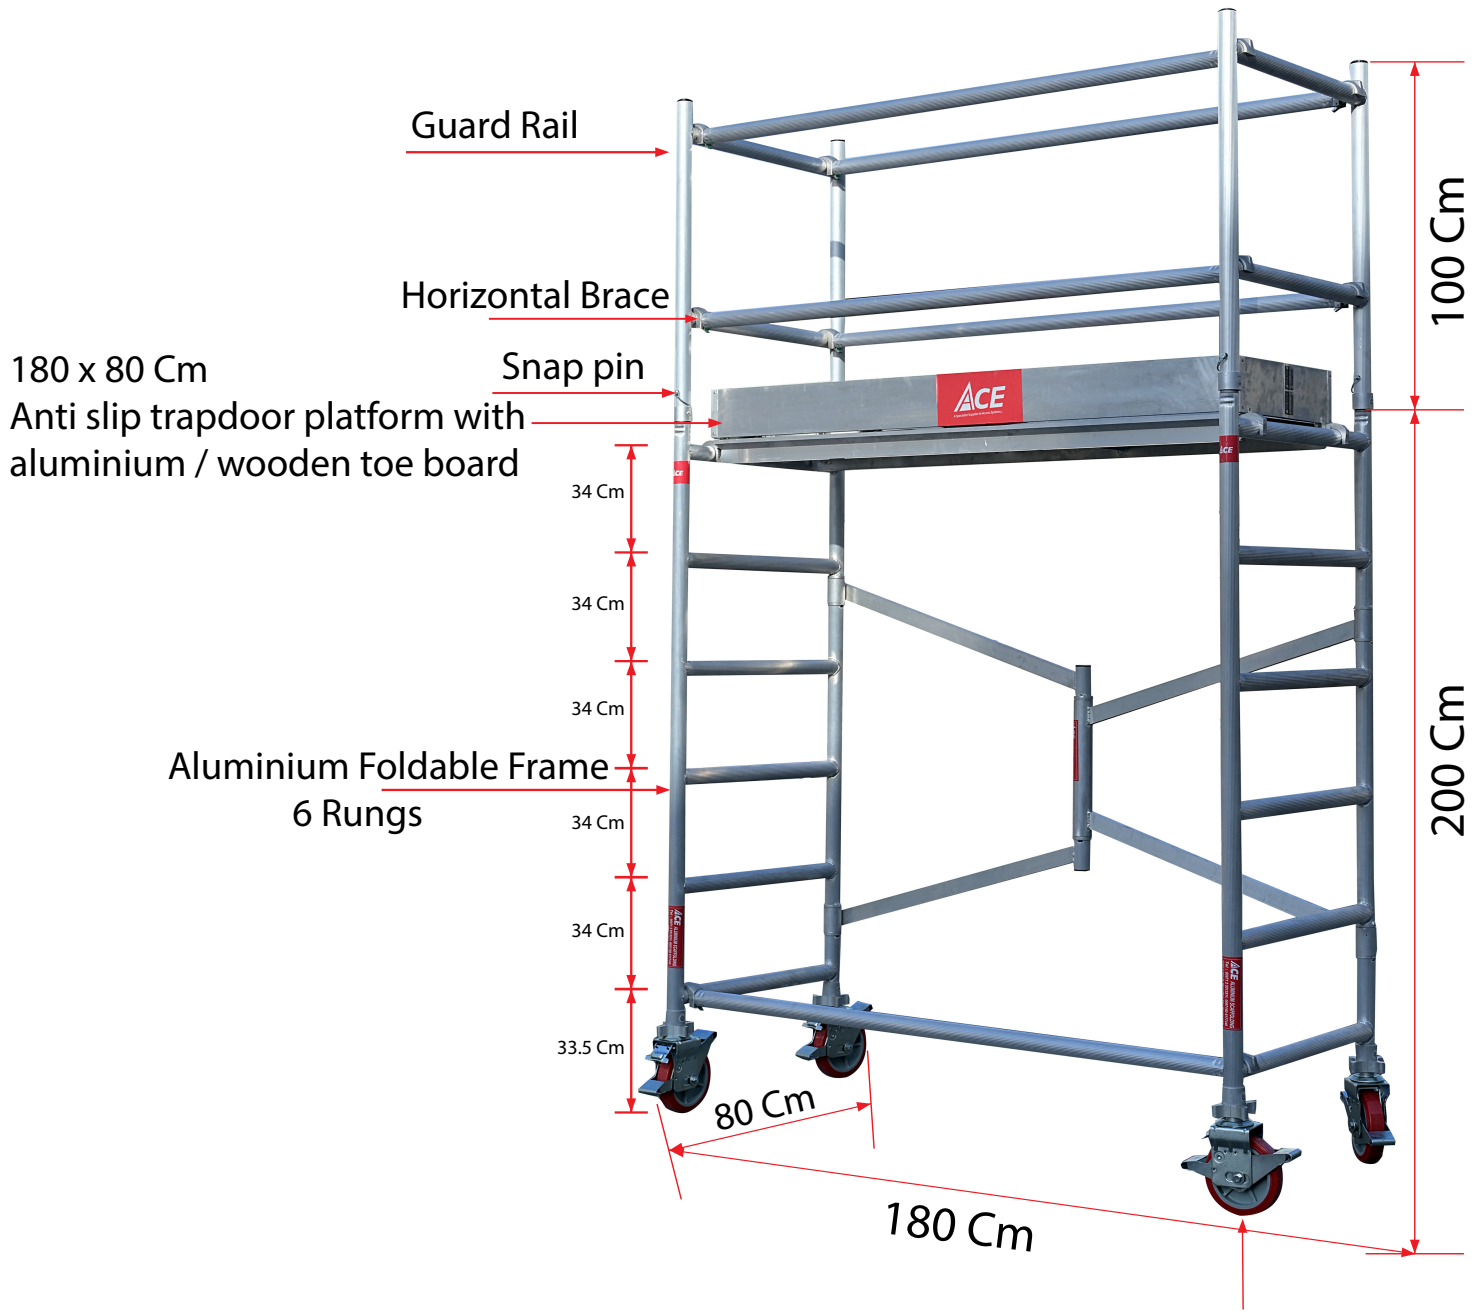

ACE Aluminium Folding Tower

Highly Versatile with variable heights and ready to erect

SWL = 180 kg

8" Castor wheel with dual brake & 50 cm long adjustable jack

Tower Ref.	FT- 180 x 80/300
Working Height	4 m
Tower Height	3 m
Platform Height	2 m
Width	0.8 m
Length	1.8 m