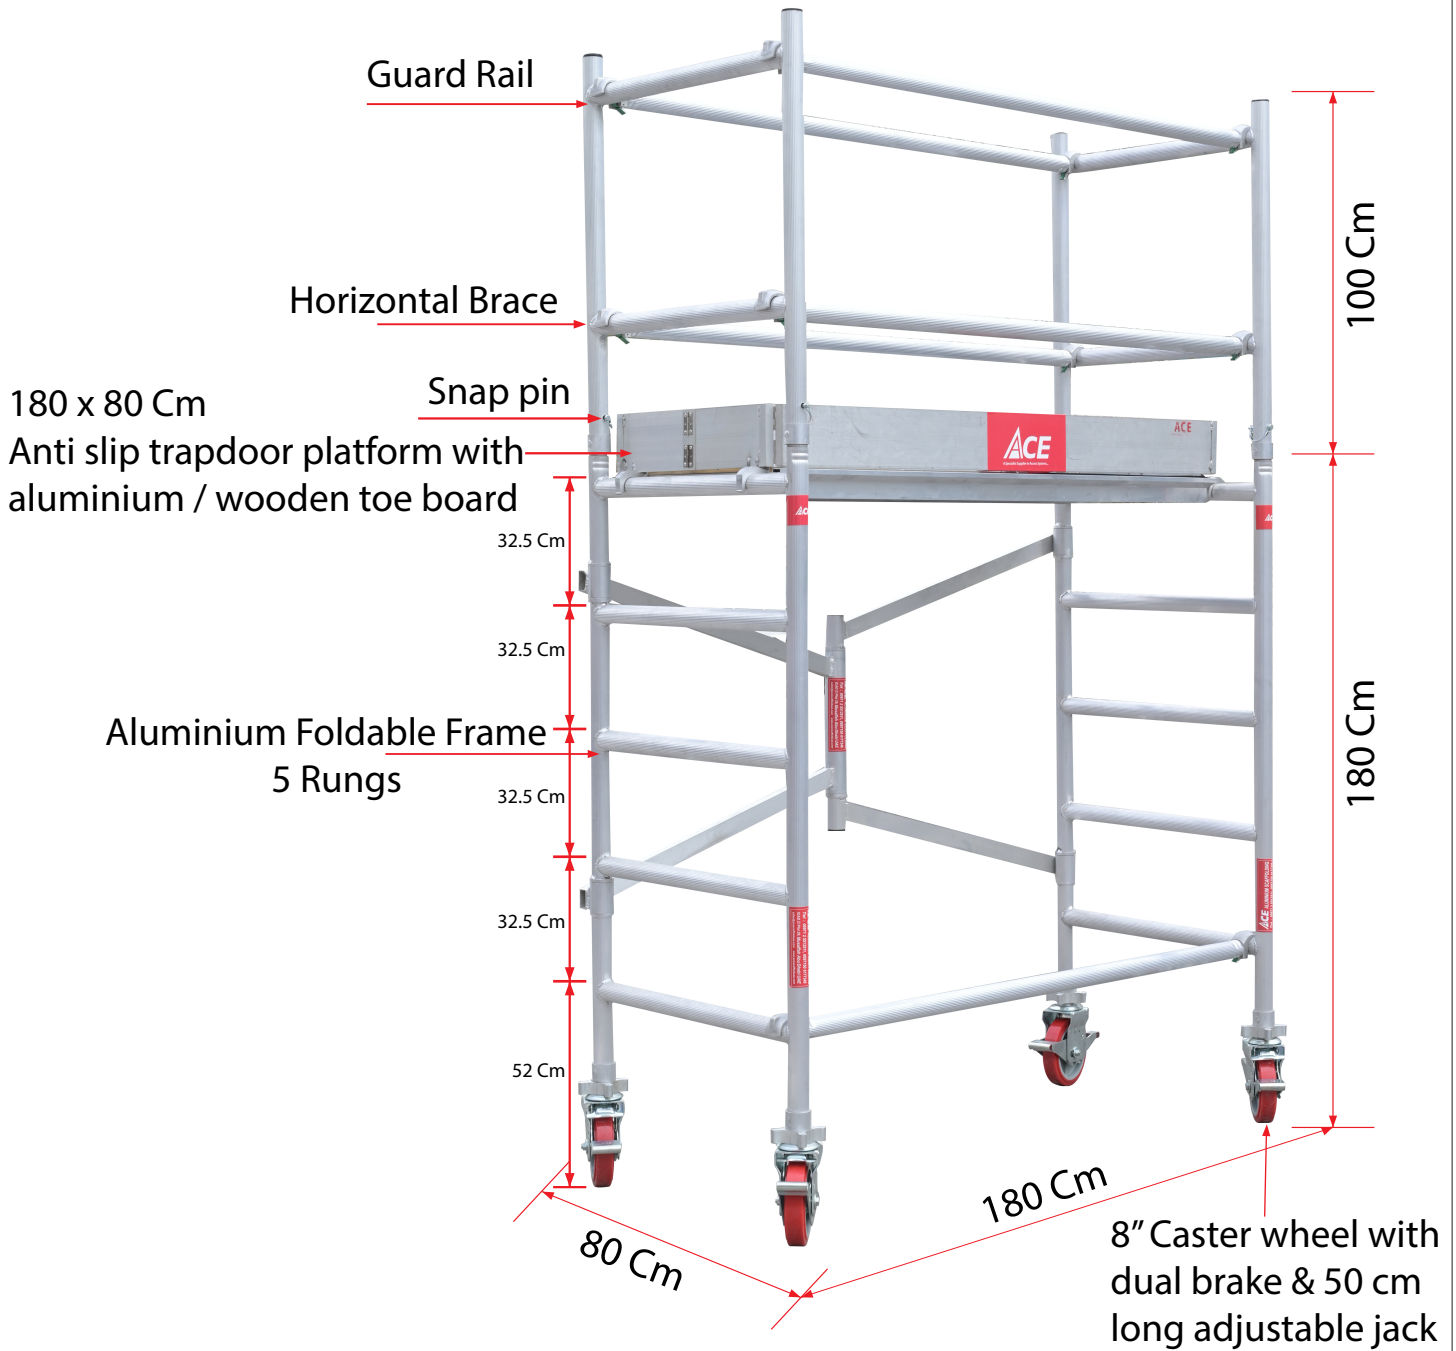

ACE Aluminium Folding Tower

Highly Versatile with variable heights and ready to erect

SWL = 180 kg

| Tower Ref. | FT- 180 x 80/280 |
|-----------------|------------------|
| Working Height | 3.8 m |
| Tower Height | 2.8 m |
| Platform Height | 1.8 m |
| Width | 0.8 m |
| Length | 1.8 m |