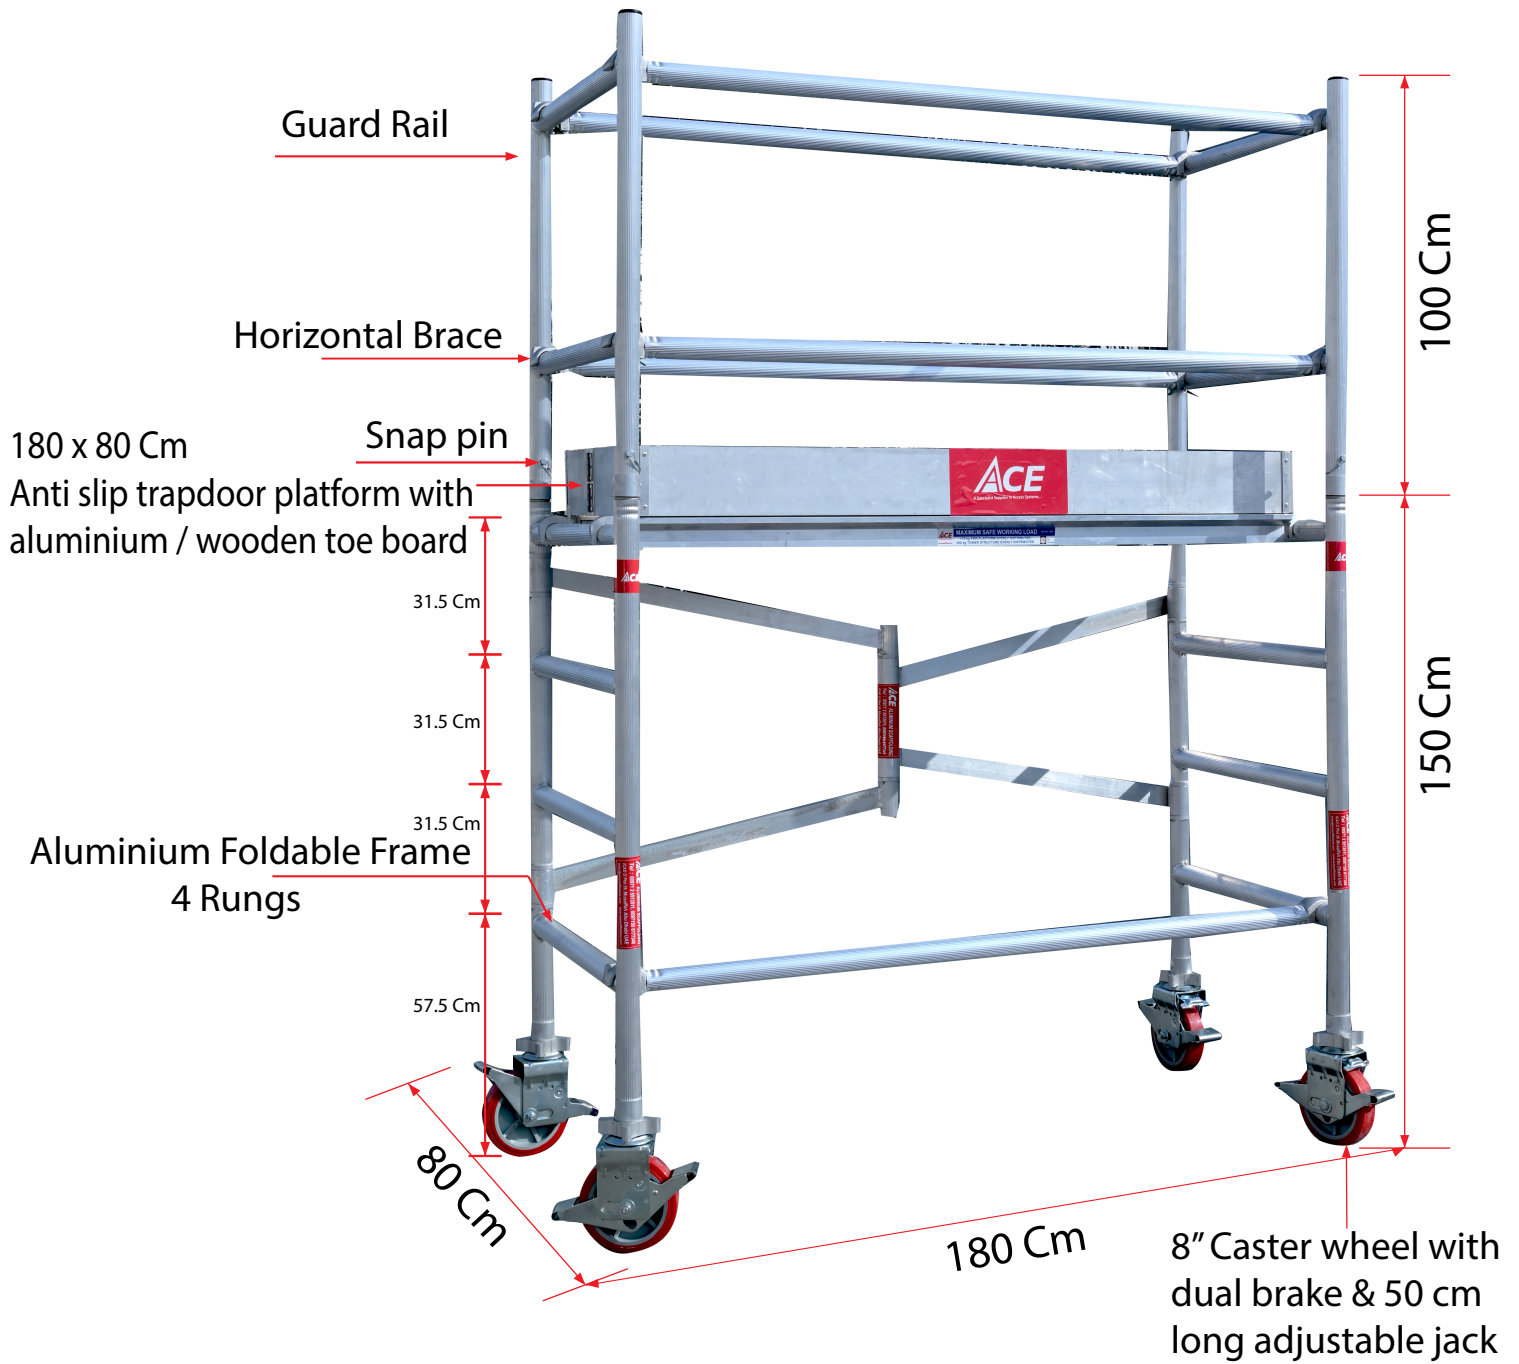

ACE Aluminium Folding Tower

Highly Versatile with variable heights and ready to erect

SWL = 180 kg

Tower Ref.	FT- 180 x 80/250
Working Height	3.5 m
Tower Height	2.5 m
Platform Height	1.5 m
Width	0.8 m
Length	1.8 m