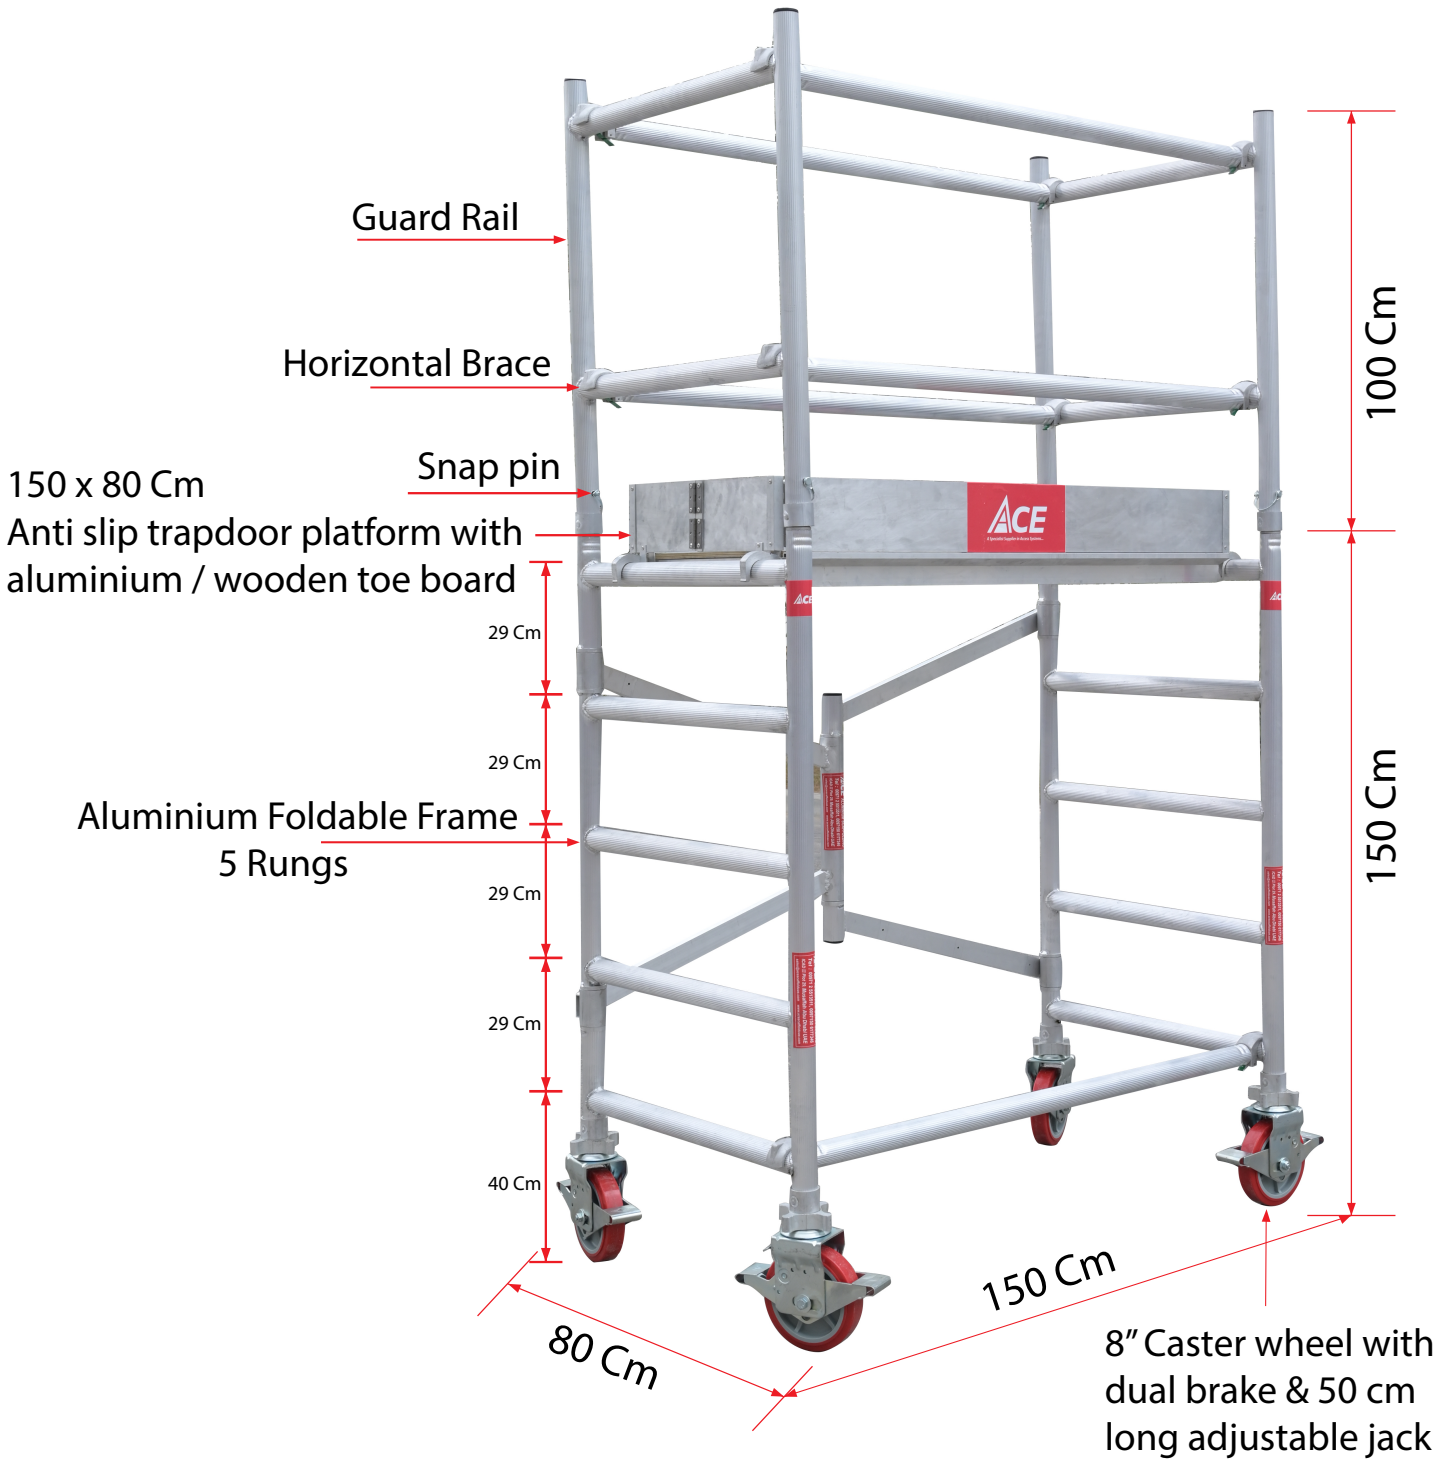

ACE Aluminium Folding Tower

Highly Versatile with variable heights and ready to erect

SWL = 180 kg

Tower Ref.	FT- 150 x 80/250
Working Height	3.5 m
Tower Height	2.5 m
Platform Height	1.5 m
Width	0.8 m
Length	1.5 m