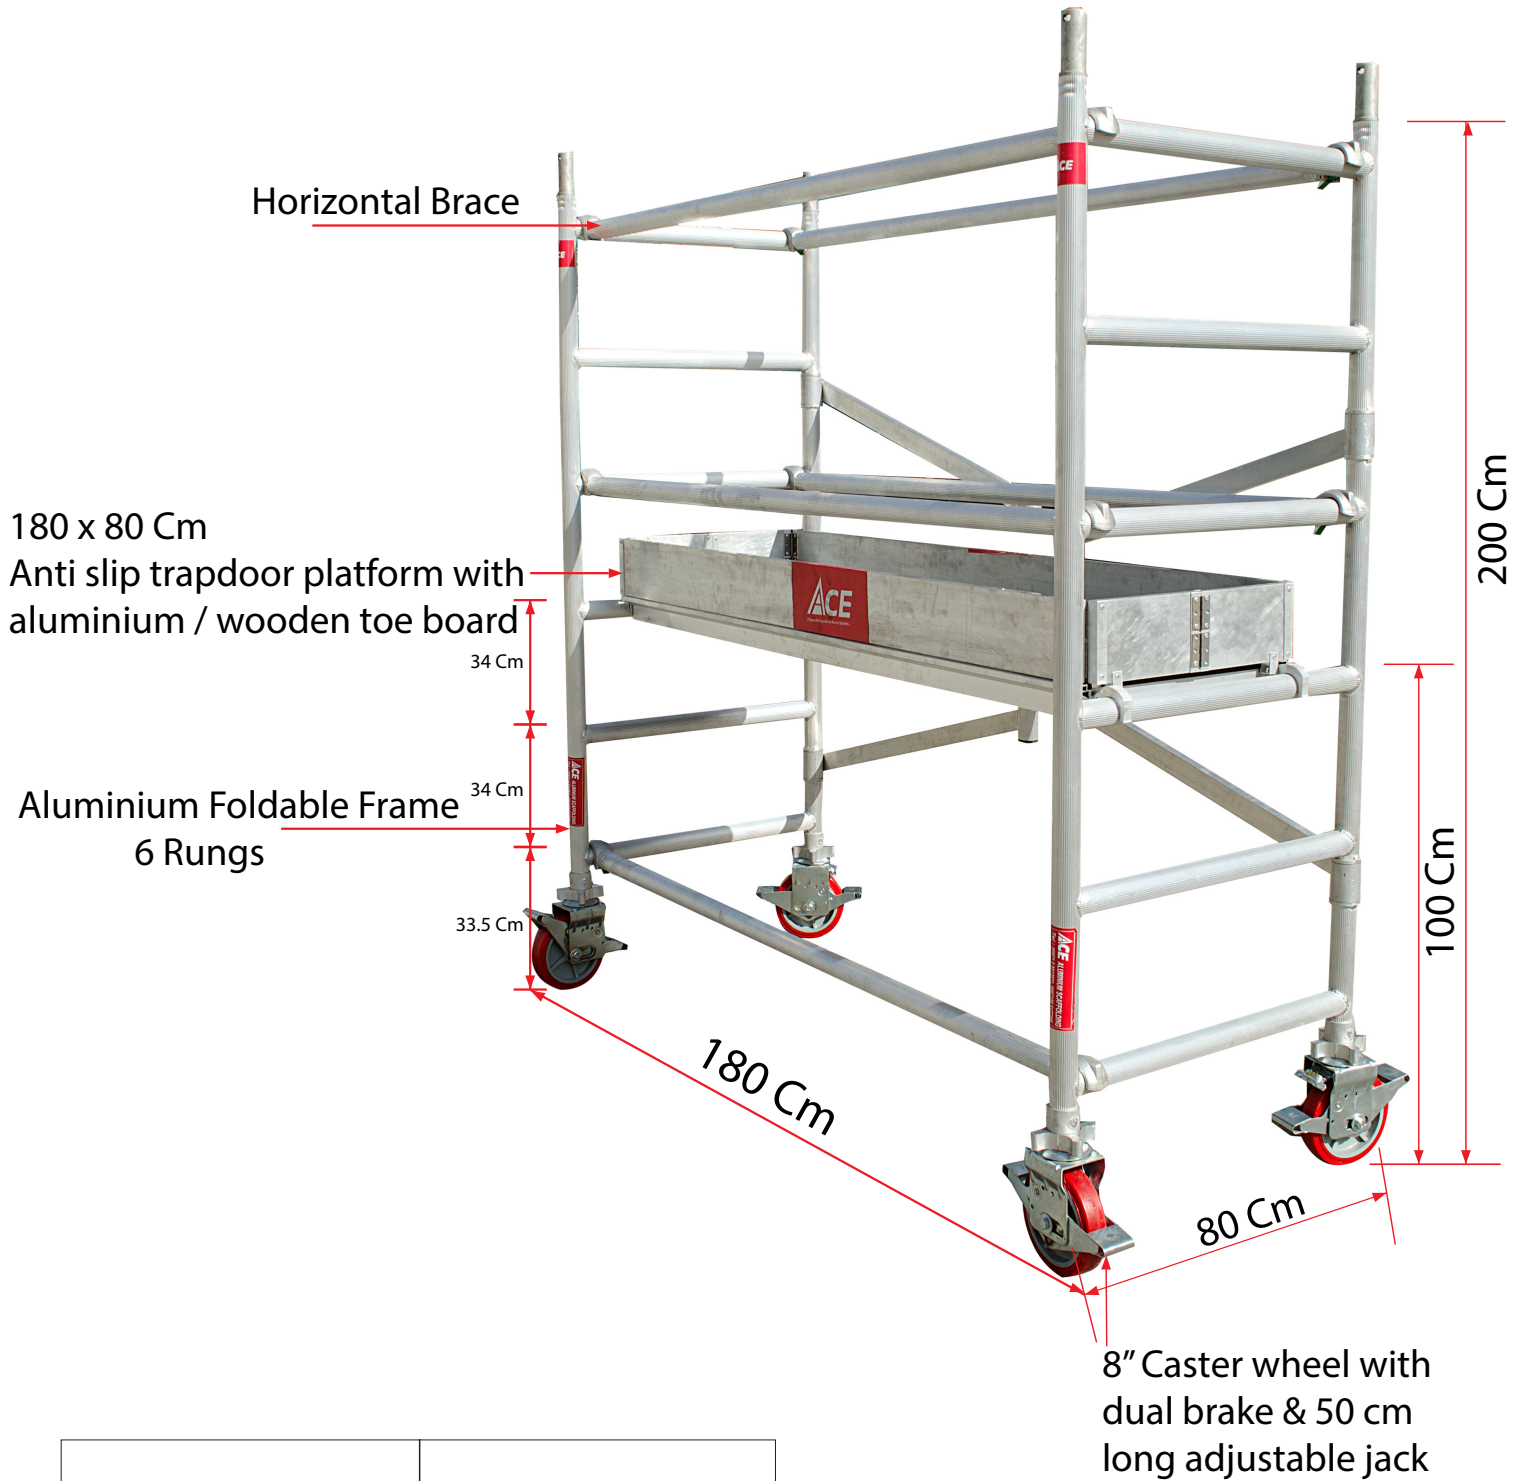

ACE Aluminium Folding Tower

Highly Versatile with variable heights and ready to erect

SWL = 180 kg

| Tower Ref. | FT- 180 x 80/200 |
|-----------------|------------------|
| Working Height | 3 m |
| Tower Height | 2 m |
| Platform Height | 1 m |
| Width | 0.8 m |
| Length | 1.8 m |