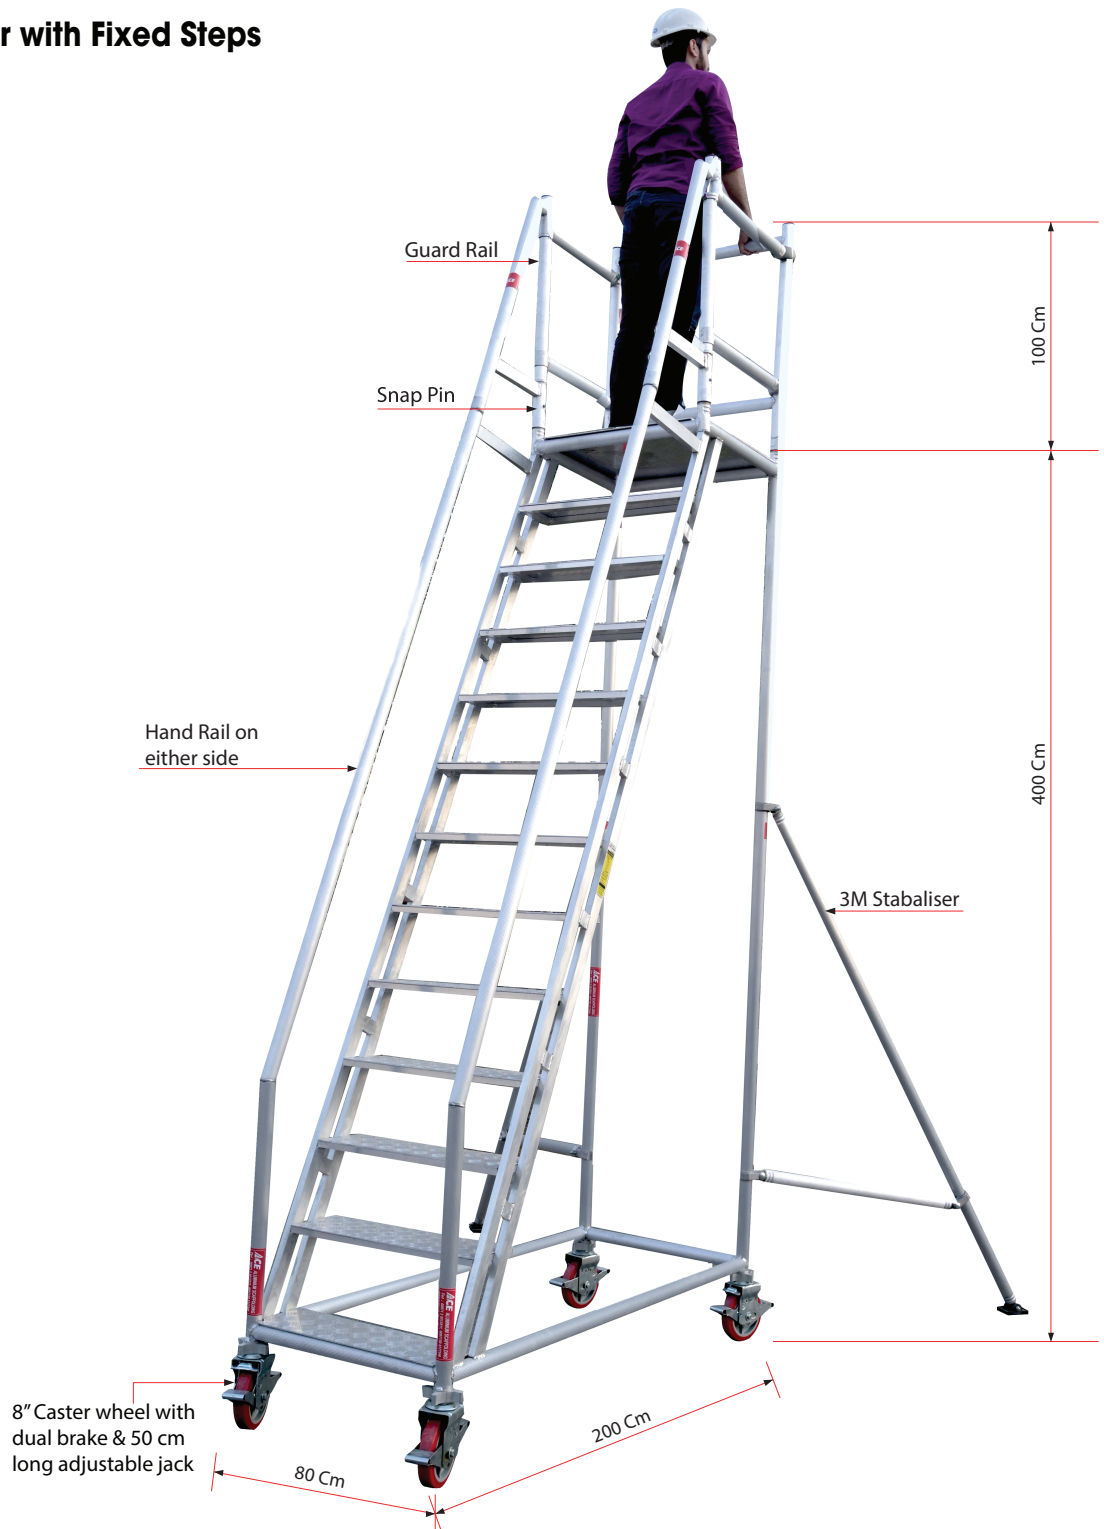

# ACE Aluminium Warehouse Ladder

Highly Versatile with variable heights and ready to erect

## Warehouse Ladder with Fixed Steps

SWL = 175kg

Tower Ref.	WL-200 x 80 / 5
Working Height	6 m
Tower Height	5 m
Platform Height	4 m
Width	0.8 m
Length	2 m